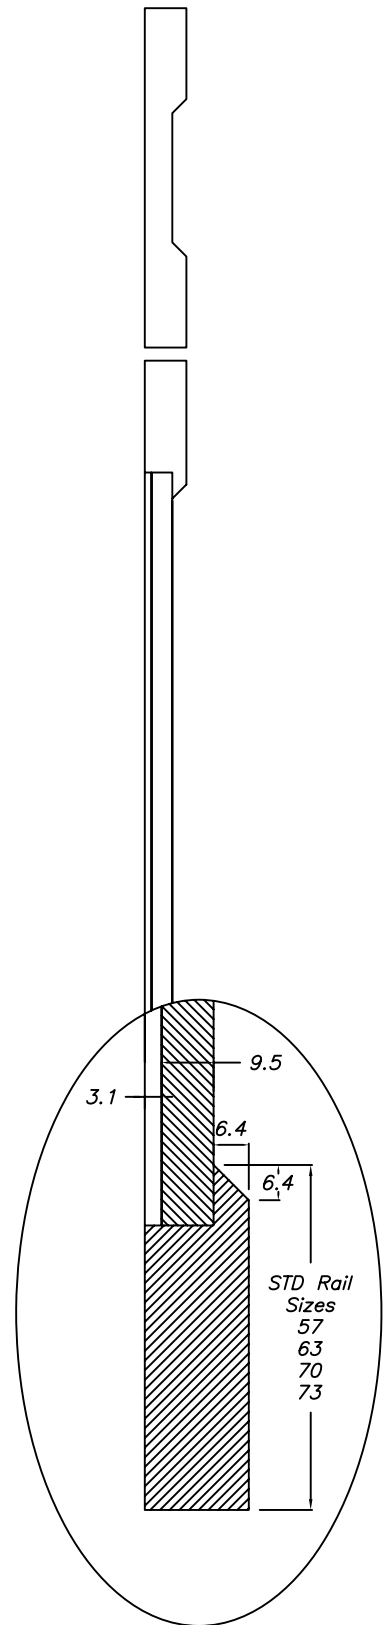

008 - Carrie

Notes:

MDF 2 piece construction. 9.5mm(3/8") Flat panel door. Square edge profile.

Fronts less than 165.1mm(6 1/2") will have reduced rails of 48mm(1 7/8").

Fronts less than 200mm(7 7/8") will be 1 piece.

Fronts less than 150mm(5 15/16") will be slab.

Profile available in glass mullion.

*Glass door
to have a
2mm step*

**5 DAY
DELIVERY**

BEST DAMN DOORS

**HELP DESK
(519) 637-7023**