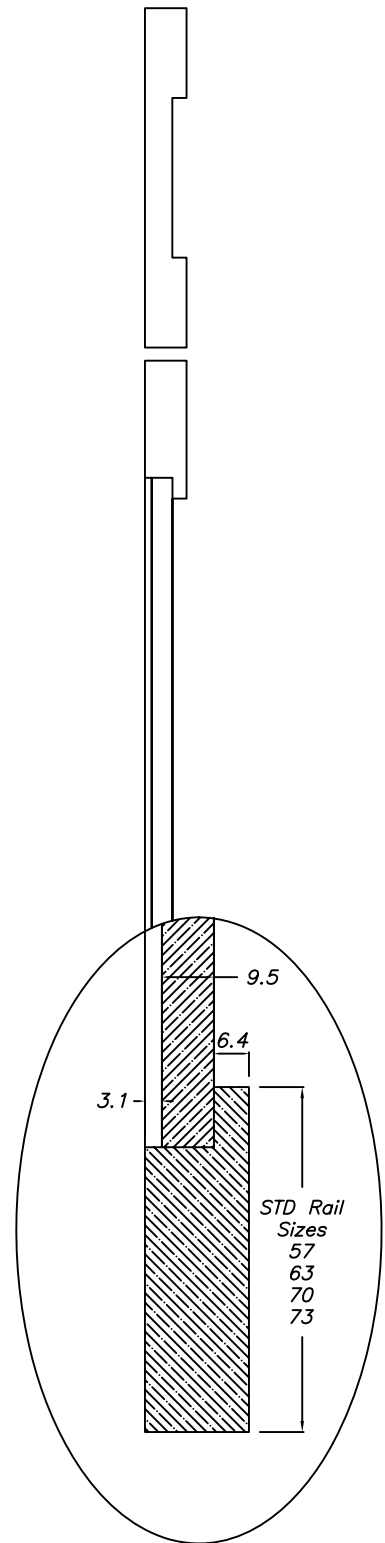

# 001 - Marylin

Notes:  
MDF 2 piece construction. 9.5mm(3/8") Flat Panel Door. Square edge profile.

Fronts less then 165.1mm(6 1/2") will have reduced rails of 48mm(1 7/8").

Fronts less then 200mm(7 7/8") will be 1 piece.

Fronts less then 150mm(5 15/16") will be slab.

Profile available in glass mullion.

**5 DAY  
DELIVERY**

**HELP DESK  
(519) 637-7023**