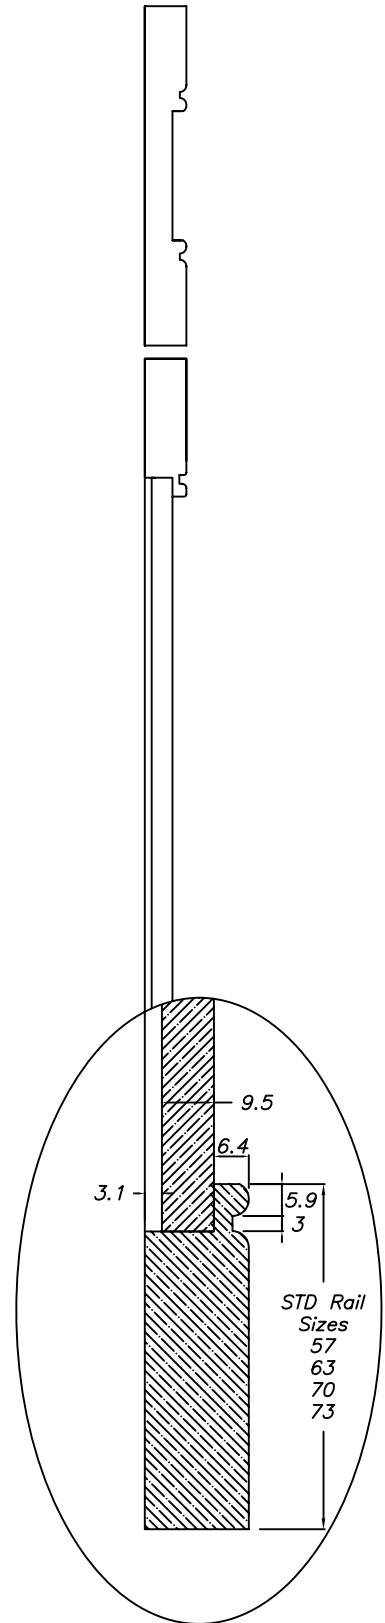

# 003 - Thelma

Notes:  
MDF 2 piece construction. 9.5mm(3/8") Flat panel door. Square edge profile.

Fronts less then 165.1mm(6 1/2") will have reduced rails of 48mm(1 7/8").

Fronts less then 200mm(7 7/8") will be 1 piece.

Fronts less then 150mm(5 15/16") will be slab.

Profile available in glass mullion.

**5 DAY  
DELIVERY**

**BEST DAMN DOORS**

**HELP DESK  
(519) 637-7023**