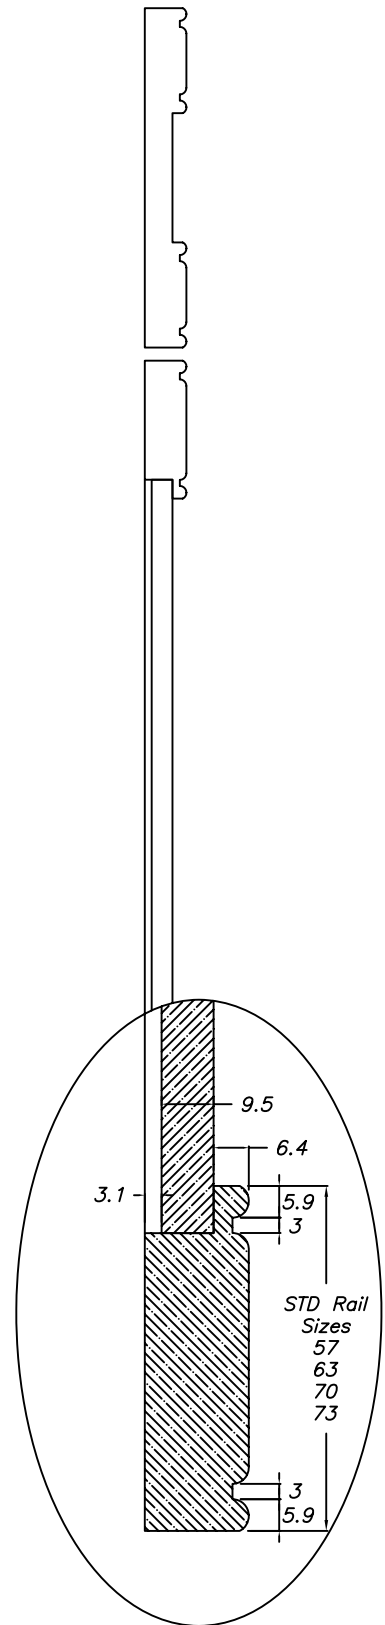

# 004 - Louise

Notes:  
MDF 2 piece construction. 9.5mm(3/8") Flat panel door. Square edge profile.

Fronts less then 165.1mm(6 1/2") will have reduced rails of 48mm(1 7/8").

Fronts less then 200mm(7 7/8") will be 1 piece.

Fronts less then 150mm(5 15/16") will be slab.

Profile available in glass mullion.

**5 DAY  
DELIVERY**

**BEST DAMN DOORS**

**HELP DESK  
(519) 637-7023**