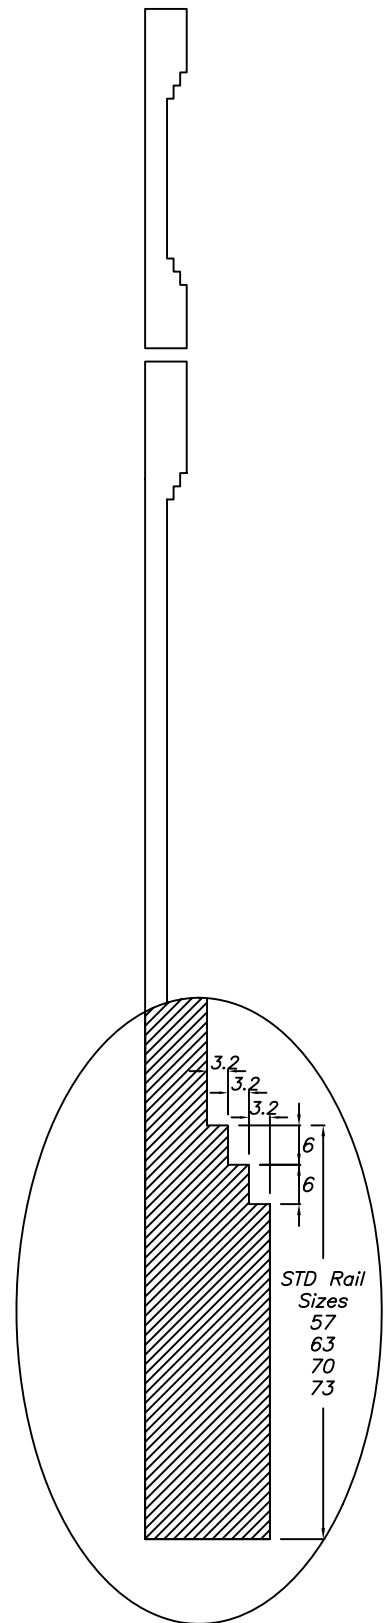

006 - Jill

Notes:

MDF 1 piece construction. Flat panel door. Square edge profile.

Fronts less than 165.1mm(6 1/2") will have reduced rails of 48mm(1 7/8").

Fronts less than 150mm(5 15/16") will be slab.

Profile available in glass mullion.

**5 DAY
DELIVERY**

BEST DAMN DOORS

**HELP DESK
(519) 637-7023**