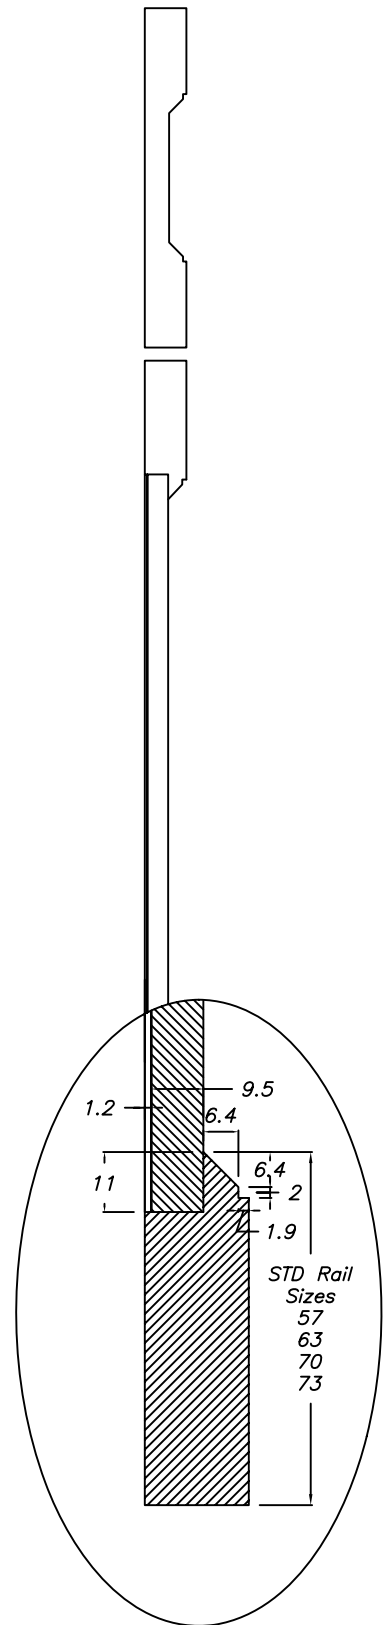

009 - Samantha

Notes:

MDF 2 piece construction. 9.5mm(3/8") Flat panel door. Square edge profile.

Fronts less than 165.1mm(6 1/2") will have reduced rails of 48mm(1 7/8").

Fronts less than 200mm(7 7/8") will be 1 piece.

Fronts less than 150mm(5 15/16") will be slab.

Profile available in glass mullion.

**5 DAY
DELIVERY**

**HELP DESK
(519) 637-7023**