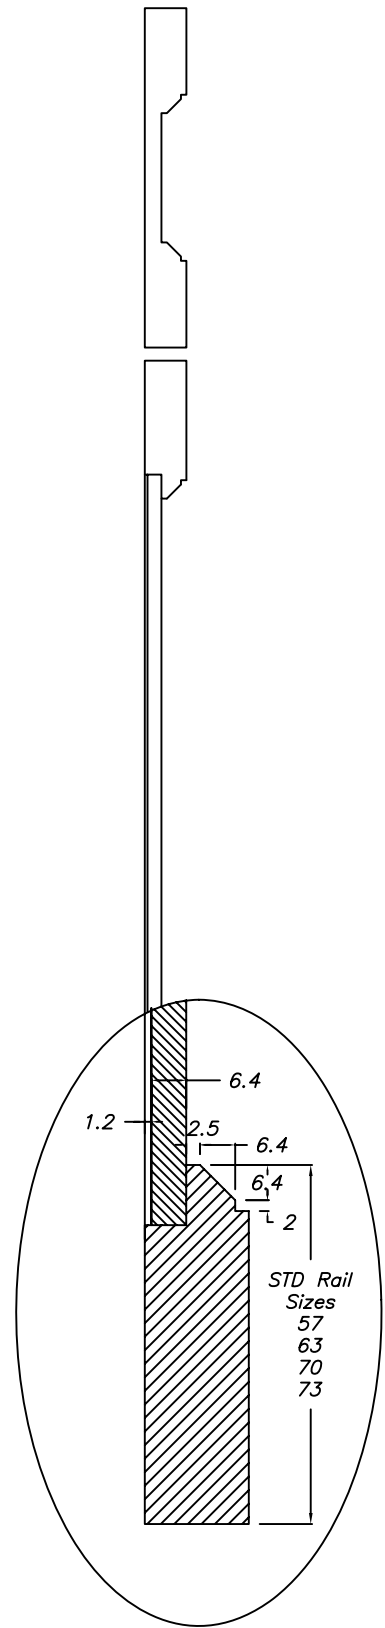

# 010 - Miranda

**Notes:**

MDF 2 piece construction. 6.4mm(1/4") Flat panel door. Square edge profile.

Fronts less then 165.1mm(6 1/2") will have reduced rails of 48mm(1 7/8").

Fronts less then 200mm(7 7/8") will be 1 piece.

Fronts less then 150mm(5 15/16") will be slab.

Profile available in glass mullion.

**5 DAY  
DELIVERY**

**HELP DESK  
(519) 637-7023**