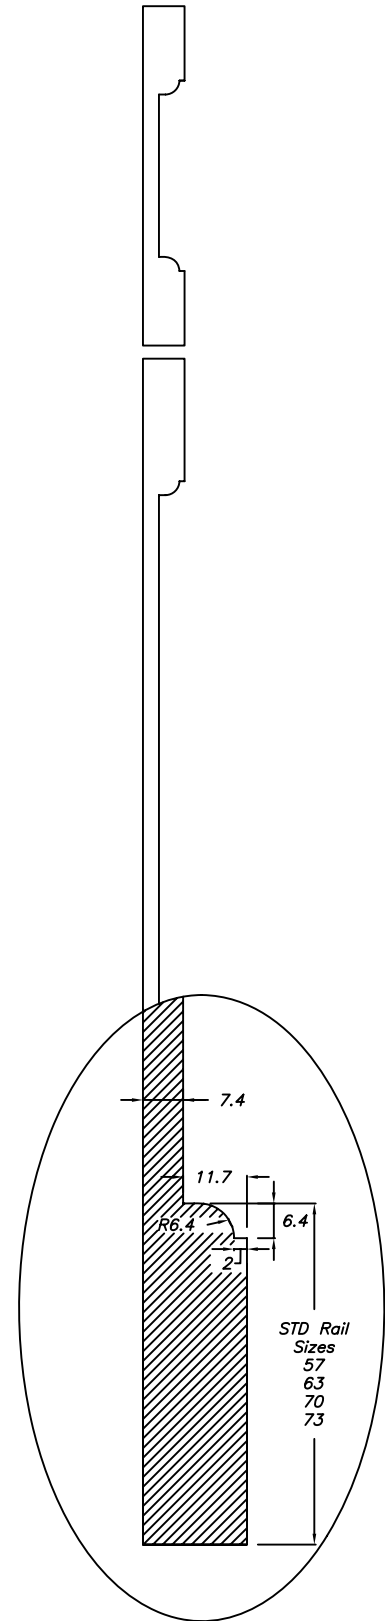

# 013 - Laverne

**Notes:**

MDF 1 piece construction. Flat panel door. Square edge profile.

Fronts less than 165.1mm(6 1/2") will have reduced rails of 48mm(1 7/8").

Fronts less than 150mm(5 15/16") will be slab.

Profile available in glass mullion.

**5 DAY  
DELIVERY**

**BEST DAMN DOORS**

**HELP DESK  
(519) 637-7023**