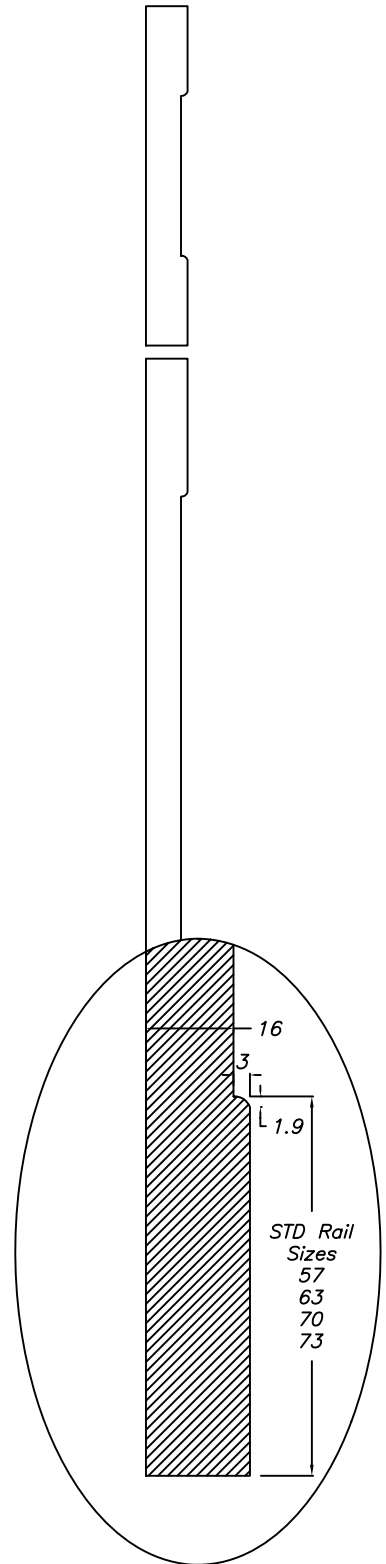

014 - Shirley

Notes:

MDF 1 piece construction. Flat panel door. Square edge profile.

Fronts less than 165.1mm(6 1/2") will have reduced rails of 48mm(1 7/8").

Fronts less than 150mm(5 15/16") will be slab.

Profile available in glass mullion.

**5 DAY
DELIVERY**

BEST DAMN DOORS

**HELP DESK
(519) 637-7023**