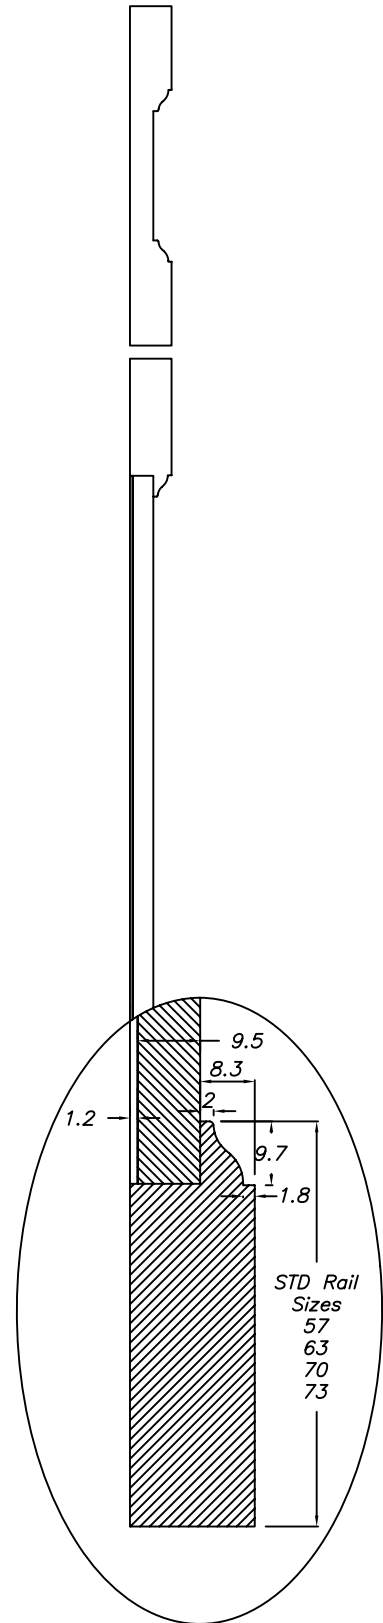

015 - Olivia

Notes:

MDF 2 piece construction. 9.5mm(3/8") Flat panel door. Square edge profile.

Fronts less than 165.1mm(6 1/2") will have reduced rails of 48mm(1 7/8").

Fronts less than 200mm(7 7/8") will be 1 piece.

Fronts less than 100mm(5 15/16") will be slab.

Profile available in glass mullion.

**5 DAY
DELIVERY**

**HELP DESK
(519) 637-7023**