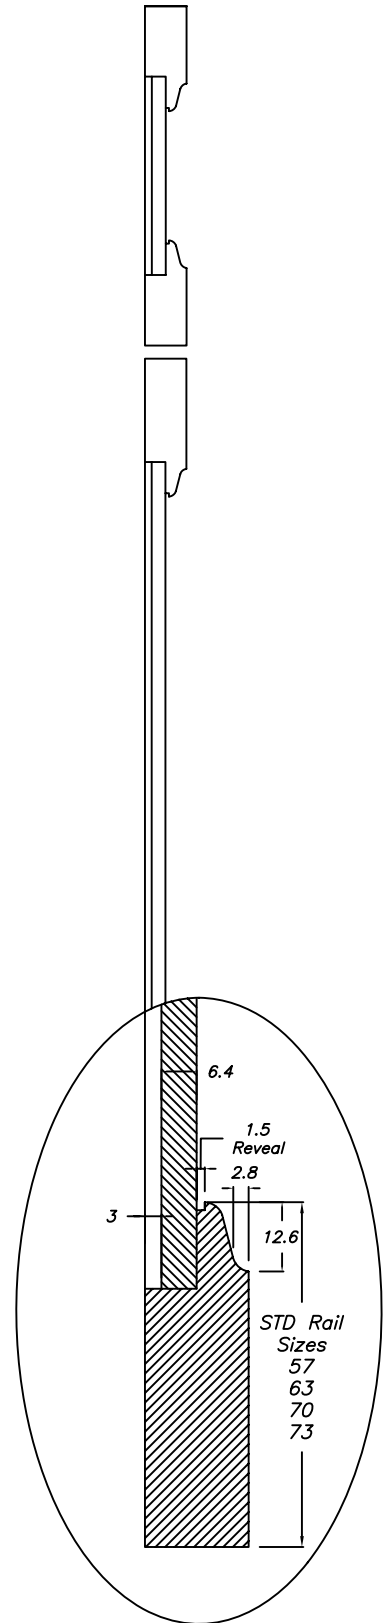

017-Molly

Notes:

MDF 2 piece construction. 6.4mm(1/4") Flat panel door. Square edge profile.

Fronts less then 165.1mm(6 1/2") will have reduced rails of 48mm(1 7/8").

Fronts less then 150mm(5 15/16") will be slab.

Profile available in glass mullion.

**5 DAY
DELIVERY**

**HELP DESK
(519) 637-7023**