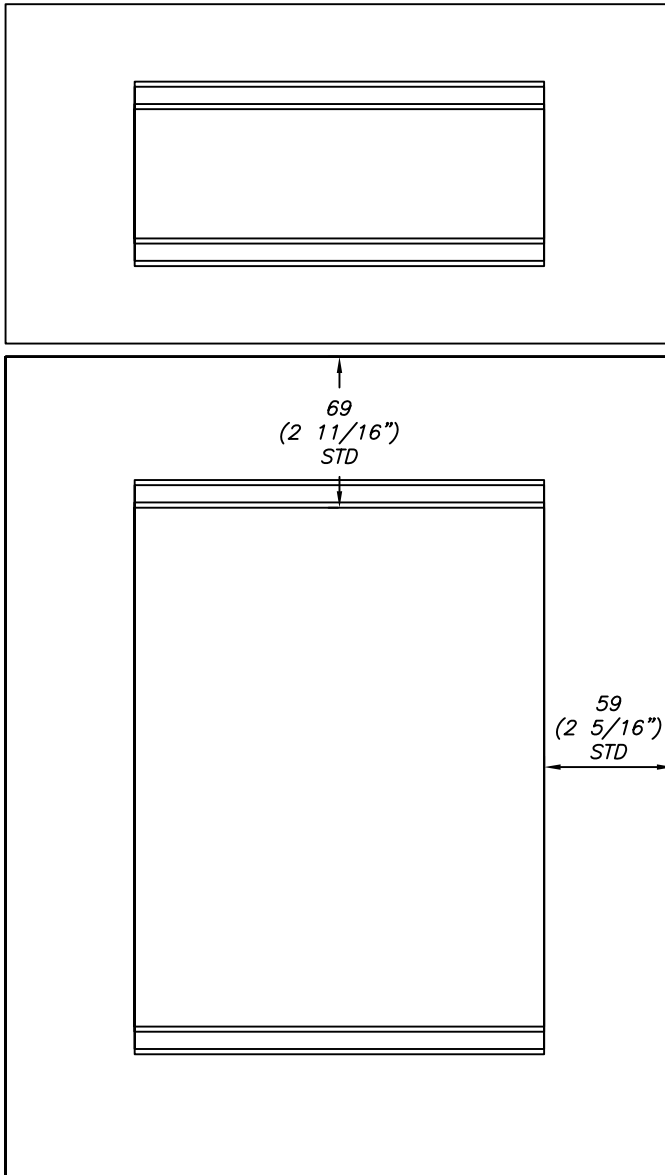

017-Molly

Notes:

MDF 2 piece construction. 6.4mm(1/4") Flat panel door. Square edge profile.

Fronts less then 165.1mm(6 1/2") will have reduced rails of 48mm(1 7/8").

Fronts less then 150mm(5 15/16") will be slab.

Profile available in glass mullion.

**5 DAY
DELIVERY**

**HELP DESK
(519) 637-7023**