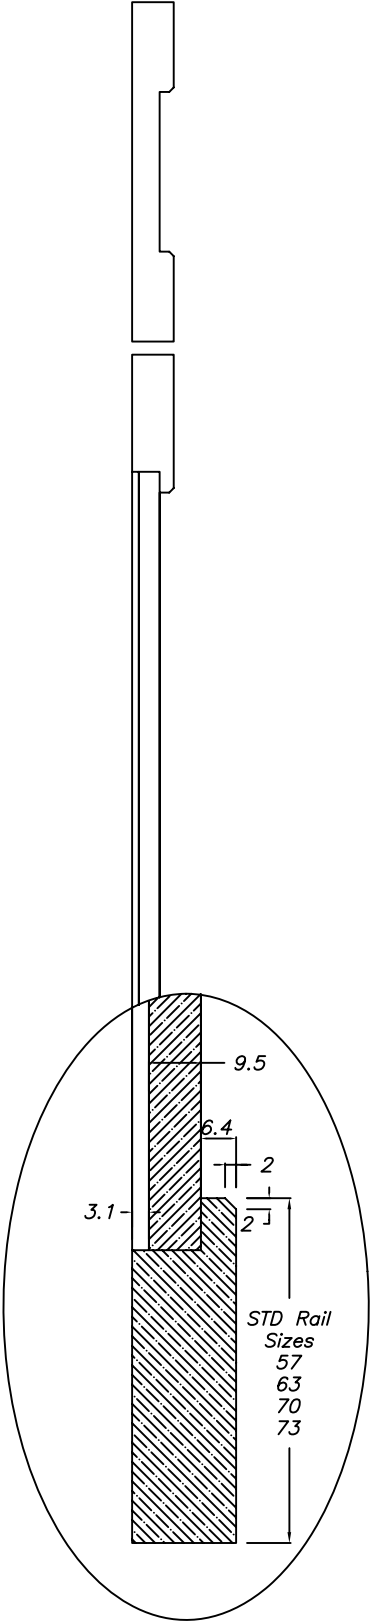

# 018 - Gloria

Notes:  
MDF 2 piece construction. 9.5mm(3/8") Flat panel door. Square edge profile.  
Fronts less then 165.1mm(6 1/2") will have reduced rails of 48mm(1 7/8").  
Fronts less then 200mm(7 7/8") will be 1 piece.  
Fronts less then 150mm(5 15/16") will be slab.  
Profile available in glass mullion.

**5 DAY  
DELIVERY**

**HELP DESK  
(519) 637-7023**