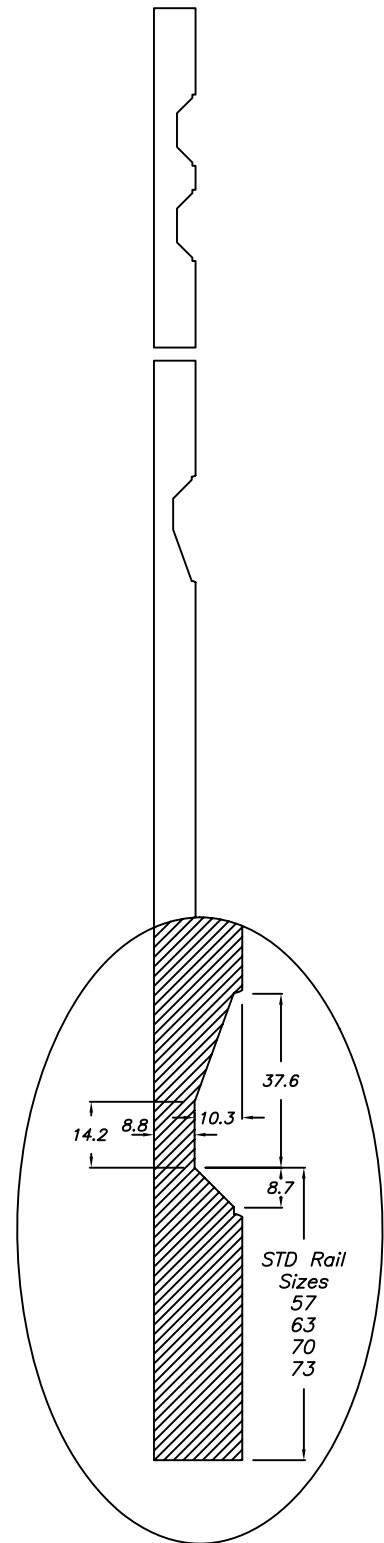

# 020 - Chrissy

**Notes:**

MDF 1 piece construction. Raised panel door. Square edge profile.

Fronts less than 165.1mm(6 1/2") will have reduced rails of 48mm(1 7/8").

Fronts less than 150mm(5 15/16") will be slab.

Profile available in glass mullion.

**5 DAY  
DELIVERY**

**BEST DAMN DOORS**

**HELP DESK  
(519) 637-7023**