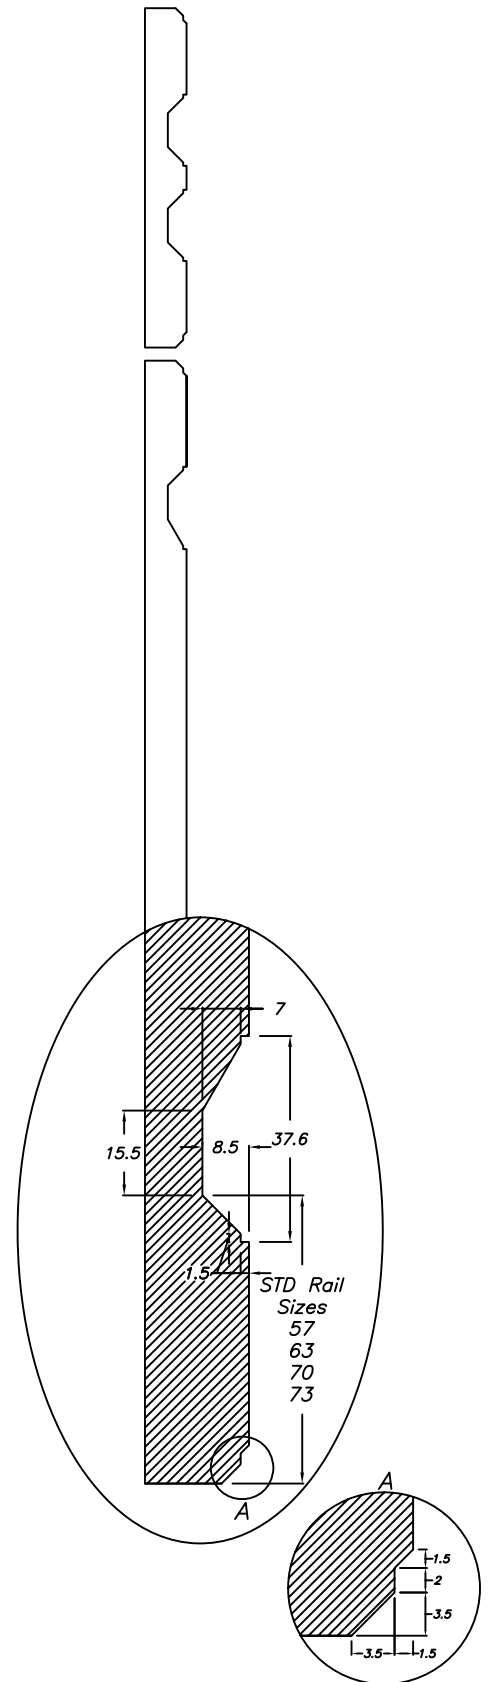

021 - Tina

Notes:

MDF 1 piece construction. Raised panel door. Square edge profile.

Fronts less than 165.1mm(6 1/2") will have reduced rails of 48mm(1 7/8").

Fronts less than 150mm(5 15/16") will be slab.

Profile available in glass mullion.

**5 DAY
DELIVERY**

**HELP DESK
(519) 637-7023**