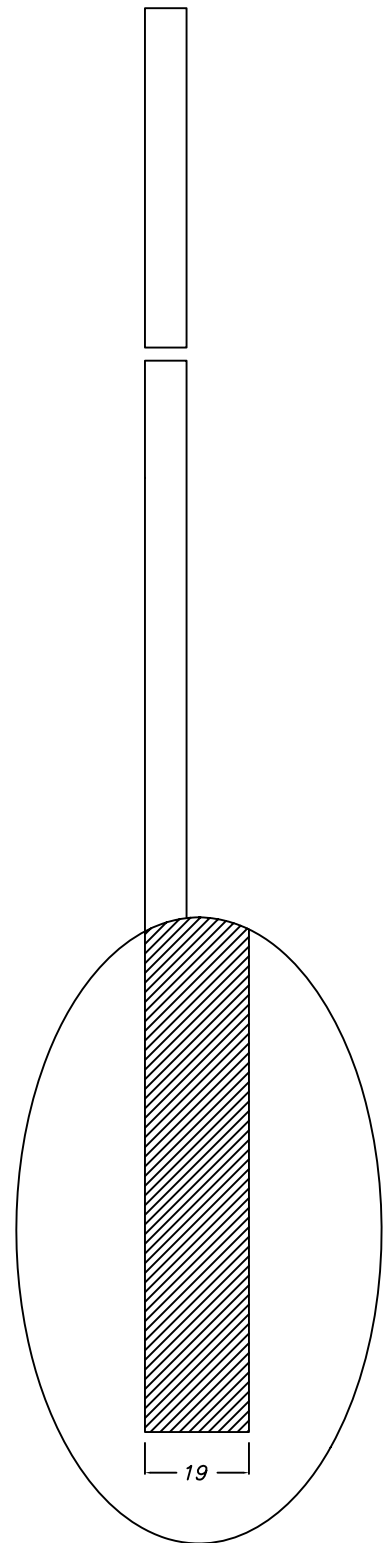

# 022 - Jane

Notes:  
MDF 1 piece construction. Square edge profile shown.

Profile available in glass mullion to match 001-Marylin.

**5 DAY  
DELIVERY**

**HELP DESK  
(519) 637-7023**