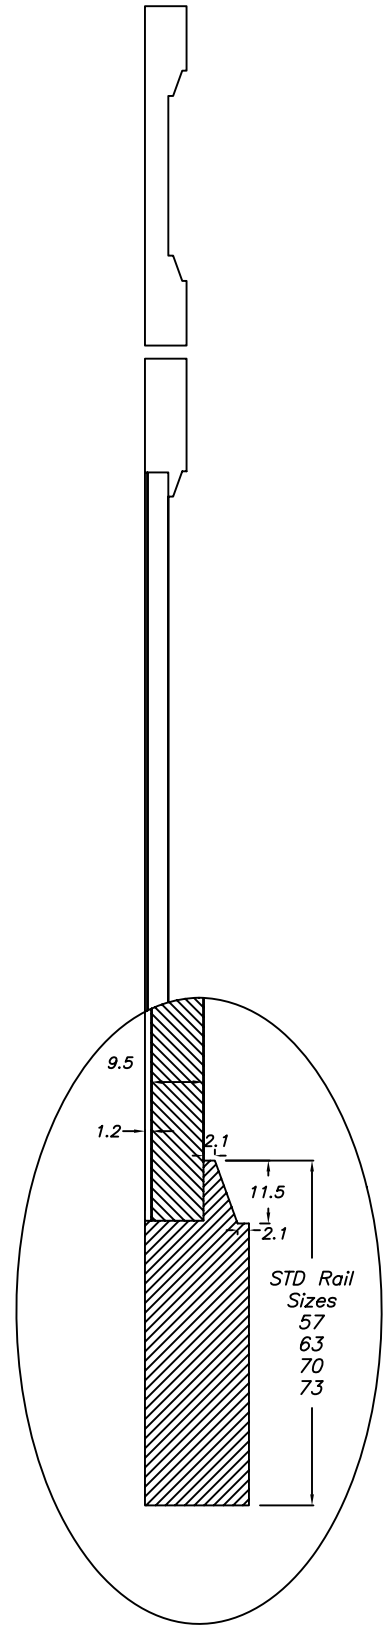

023 - Dannica

Notes:

MDF 2 piece construction. 9.5mm(3/8") Flat panel door. Square edge profile.

Fronts less than 165.1mm(6 1/2") will have reduced rails of 48mm(1 7/8").

Fronts less than 200mm(7 7/8") will be 1 piece.

Fronts less than 150mm(5 15/16") will be slab.

Profile available in glass mullion.

**5 DAY
DELIVERY**

**HELP DESK
(519) 637-7023**