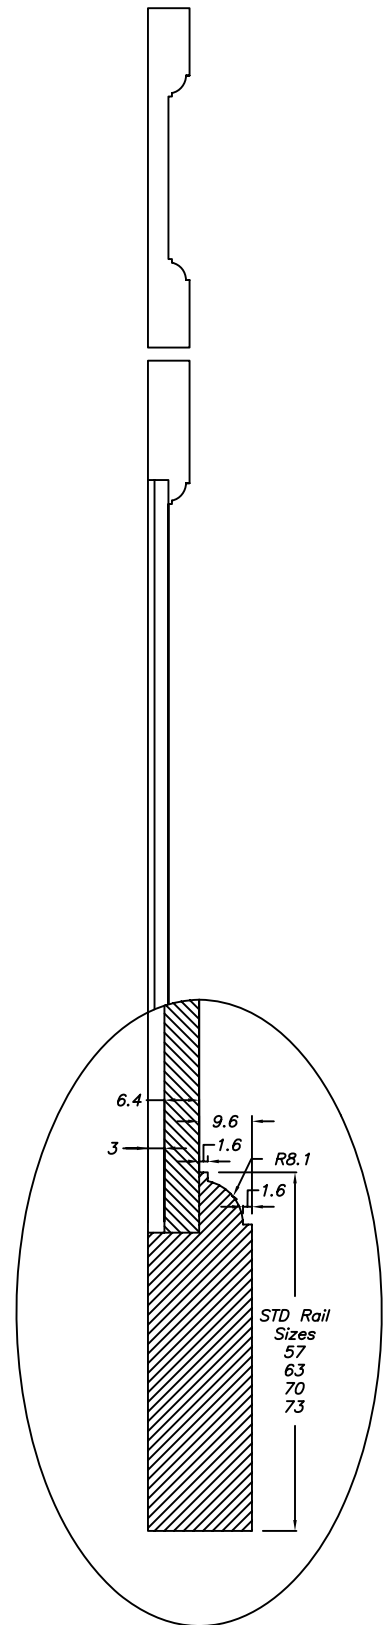

# 025 - Leslie

Notes:  
MDF 2 piece construction. 6.4mm(1/4") Flat panel door. Square edge profile.

Fronts less then 165.1mm(6 1/2") will have reduced rails of 48mm(1 7/8").

Fronts less then 200mm(7 7/8") will be 1 piece.

Fronts less then 150mm(5 15/16") will be slab.

Profile available in glass mullion.

**5 DAY  
DELIVERY**

**BEST DAMN DOORS**

**HELP DESK  
(519) 637-7023**