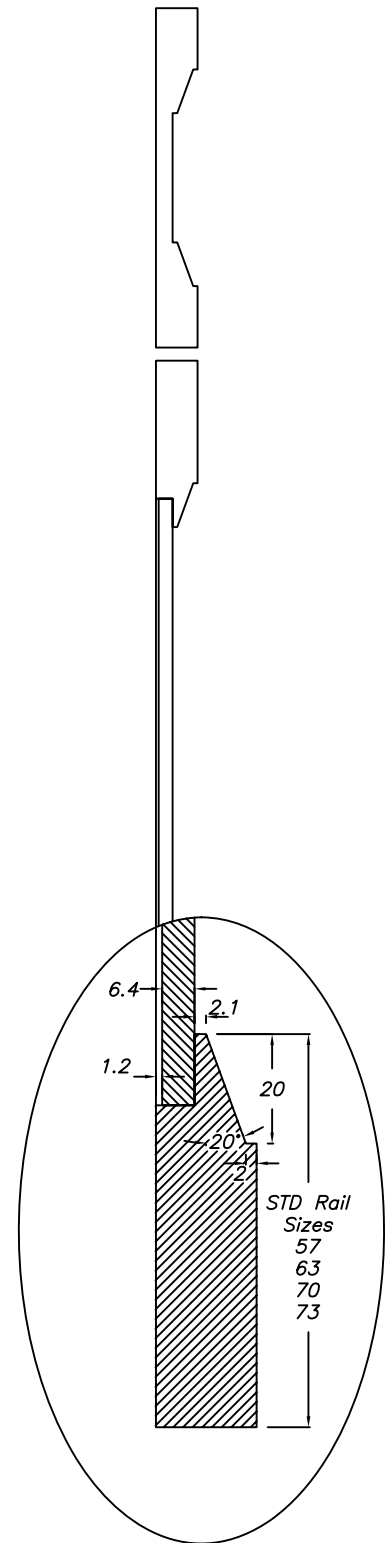

# 026 - Traci

Notes:  
MDF 2 piece construction. 6.4mm(1/4") Flat panel door. Square edge profile.

Fronts less then 165.1mm(6 1/2") will have reduced rails of 48mm(1 7/8").

Fronts less then 200mm(7 7/8") will be 1 piece.

Fronts less then 150mm(5 15/16") will be slab.

Profile available in glass mullion.

**5 DAY  
DELIVERY**

**HELP DESK  
(519) 637-7023**