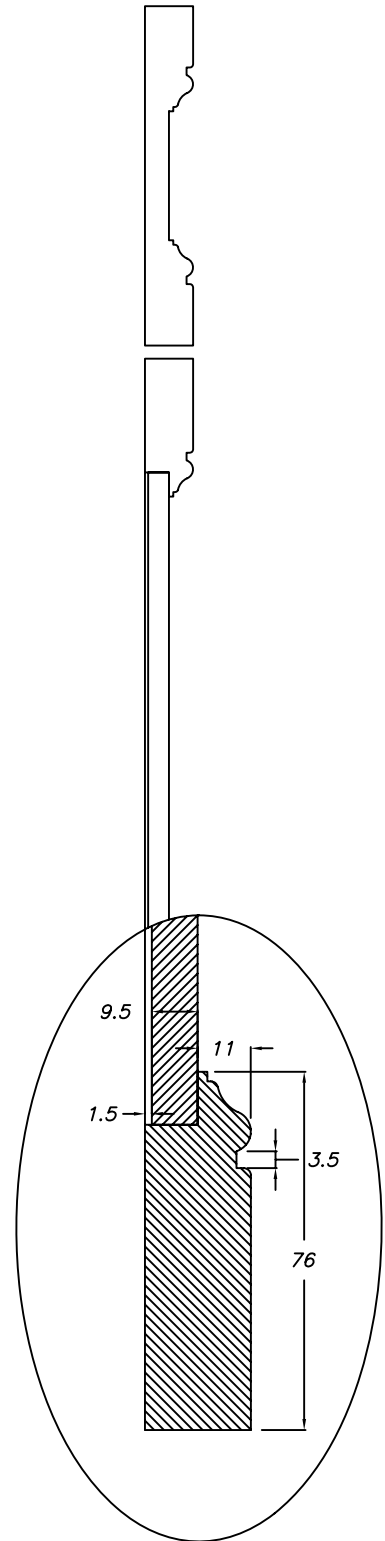

# 033 - Shannon

Notes:  
22mm(7/8") MDF 2 piece construction. 9.5mm(3/8") Flat Panel Door.

Square edge profile.

Fronts less than 165.1mm(6 1/2") will have reduced rails of 48mm(1 7/8").

Fronts less than 200mm(7 7/8") will be 1 piece.

Fronts less than 150mm(5 15/16") will be slab.

Profile available in glass mullion.

**5 DAY  
DELIVERY**

**BEST DAMN DOORS**

**HELP DESK  
(519) 637-7023**