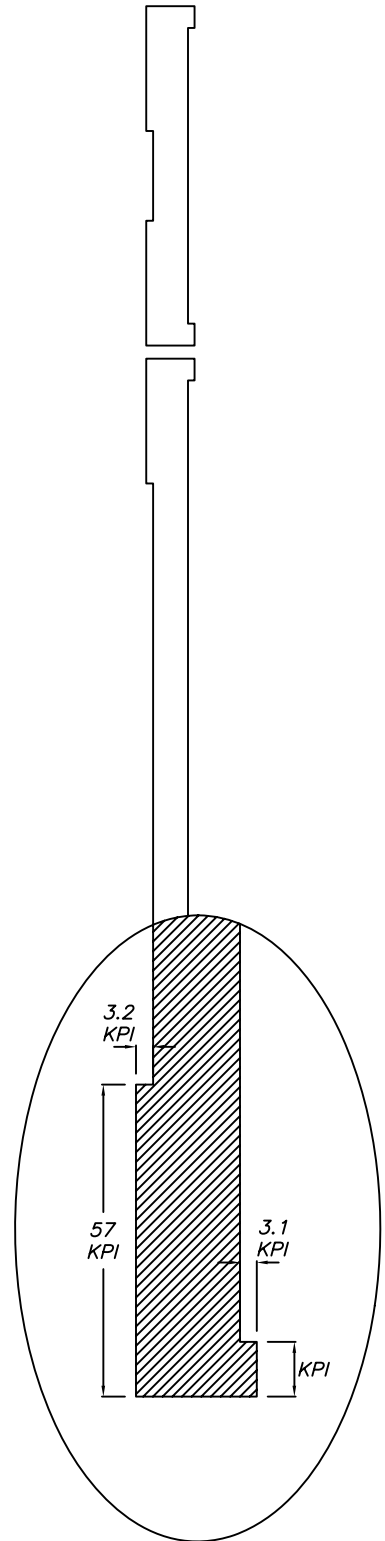

# 030 - Lidie

Notes:  
19mm(3/4") and 22mm(7/8") MDF All Surfaces Tempered Construction.

Square edge profile.

Stile and Rails come in 6mm(1/4"), 12mm(1/2"), 19mm(3/4"), 22mm(7/8"), 25mm(1"), 45mm(1 3/4") and 50mm(2") widths.

5 DAY  
DELIVERY

**BEST DAMN DOORS!**  
.. & COUNTERTOPS  
WE'VE GONE TOPLESS

HELP DESK  
(519) 637 7023