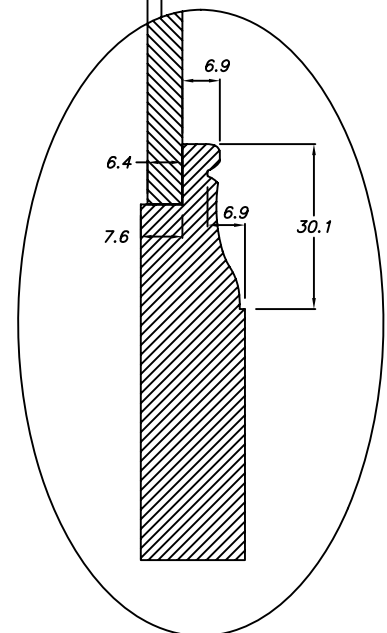

036 - Leah

Notes:

MDF 2 piece construction. 6.4mm(1/4") Flat panel door. Square edge profile.

Fronts less then 200mm(6 19/64") will be 1 piece.

Fronts less then 165.1mm(8 1/2") will have reduced rails of 48mm(1 7/8").

Fronts less then 120mm(4 23/32") will be Slab.

Profile available in glass mullion.

5 DAY
DELIVERY

BEST DAMN DOORS!
.. & COUNTERTOPS
WE'VE GONE TOPLESS

HELP DESK
(519) 637 7023